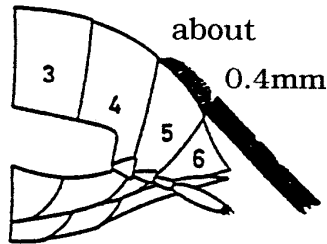

Measurement of Body Characters

Body Colour

Black

Spots

1 Ring

2 Rings

Overhairs (measured on the 5th Tergite)

Short

Medium

Long

Tomentum Width

Narrow

(less than half width of Tergite)

Medium

(Half the width of Tergite)

Broad

(More than half width of Tergite)